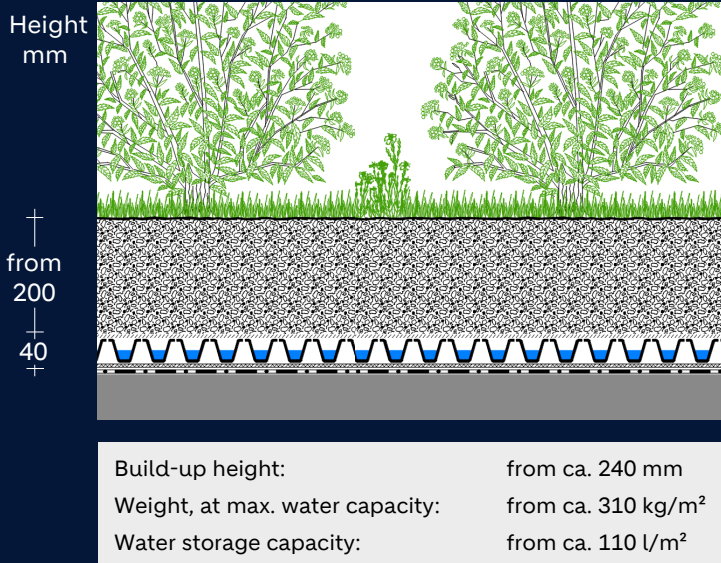

SYSTEM DATA SHEET

“ROOF GARDEN“

WITH FLORADRAIN® FD 40-E

SYSTEM BUILD-UP

Lawn, perennials, with deeper substrate layers also shrubs and small trees
System Substrate “Roof Garden” resp. System Substrate “Lawn”
(in case of substrate depths > 350 mm in combination with mineral sub-substrate Zincolit® Plus)
Filter Sheet TG
Floradrain® FD 40-E
Protection Mat ISM 50

Roof construction with root resistant waterproofing

DESCRIPTION/COMMENTS:

- This system build-up is used for build-up heights > 400 mm. In case of a low load reserve and/or a low build-up height, the Filter Sheet TG can be replaced by Aquafleece AF 300 plus dripperlines to enable an underfloor irrigation, see e.g. system data sheet “Roof Garden with Aquafleece irrigation for low build-up heights”. It is possible to combine both options on one roof surface.
- Multifunctional green roof build-up for lawn, perennials and with deeper substrate layers also shrubs and small trees.
- Applicable on 0°-roofs and on roofs with a slight inclination of up to ca. 8°.
- Various design options, also in combination with walkways or terraces.
- An additional irrigation from above should be ensured until the plants are established and in case of extended dry periods.
- Profiled drainage and water storage element made of polyethylene for intensive and extensive green roofs.
- The drainage capacity exceeds the requirements of the German Standard DIN 4095.
- Please check the necessity of a fall protection system.
- Please note: the build-up described above is suitable for the moderate continental climate of Central Europe. For information on possible adaptations for other climates please contact the Zinco Technical Department.
- According to European Technical Assessment ETA-13/0668.
- If waterproofing is not root resistant an additional root barrier is required: Root Barrier WSB 100-PO
- The indicated weights do not include the weight of the vegetation, see [Info Sheet Green Roof Ballast](#).