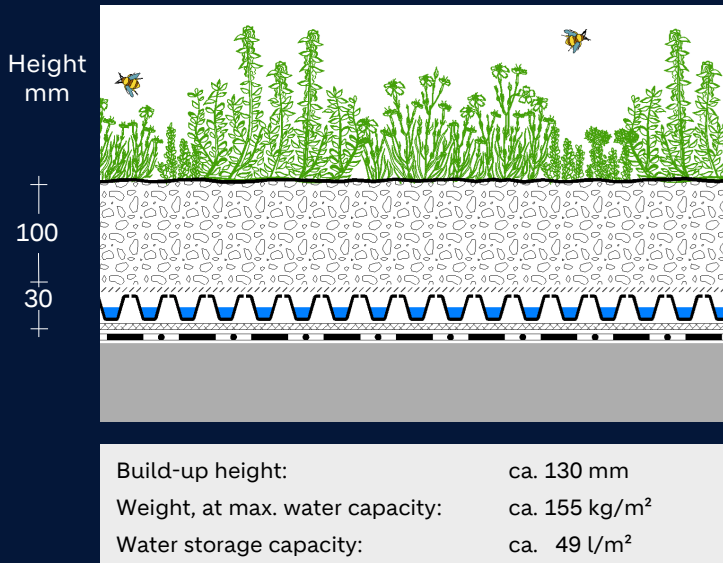

SYSTEM DATA SHEET

“BEE PASTURE” WITH FLORADRAIN® FD 25-E

SYSTEM BUILD-UP

Plug plants according to plant list “Bee Pasture”

System Substrate “Rockery Type Plants”,
ca. 100 mm

Filter Sheet SF
Floradrain® FD 25-E*
Protection Mat SSM 45

Roof construction with root resistant
waterproofing

DESCRIPTION/COMMENTS:

- Extensive Green Roof with a special focus on a long-lasting supply of nectar and pollen.
 - The vegetation layer can be realised with plug plants according to the Zinco plant list “Bee Pasture”. The complete list is available on request.
 - The System Build-up “Bee Pasture” can also be realised on partial roof areas.
 - The System Build-up “Bee Pasture” is one module of a “[Biodiverse Green Roof](#)”.
 - In dry periods, an additional irrigation is necessary to maintain the nectar and pollen production of the plants.
 - The System Build-up can also be equipped with an automatic irrigation, by analogy with the [System Build-up “Irrigated Extensive Green Roof”](#). With an irrigation, the substrate depth can be reduced to approx. 80 mm, leading to a weight reduction of approx. 25 kg/m².
 - For further information concerning fire protection, fall protection, etc., please refer to the System Data Sheet “Rockery Type Plants with Floradrain FD 25-E.”
 - If the waterproofing is not root resistant an additional root barrier is required: Root Barrier WSF 40
 - The indicated weights do not include the weight of the vegetation, see [Info Sheet Green Roof Ballast](#).
- * If another drainage element is used (e.g. to increase the water storage capacity or because of puddles on the roof) the build-up height changes accordingly.