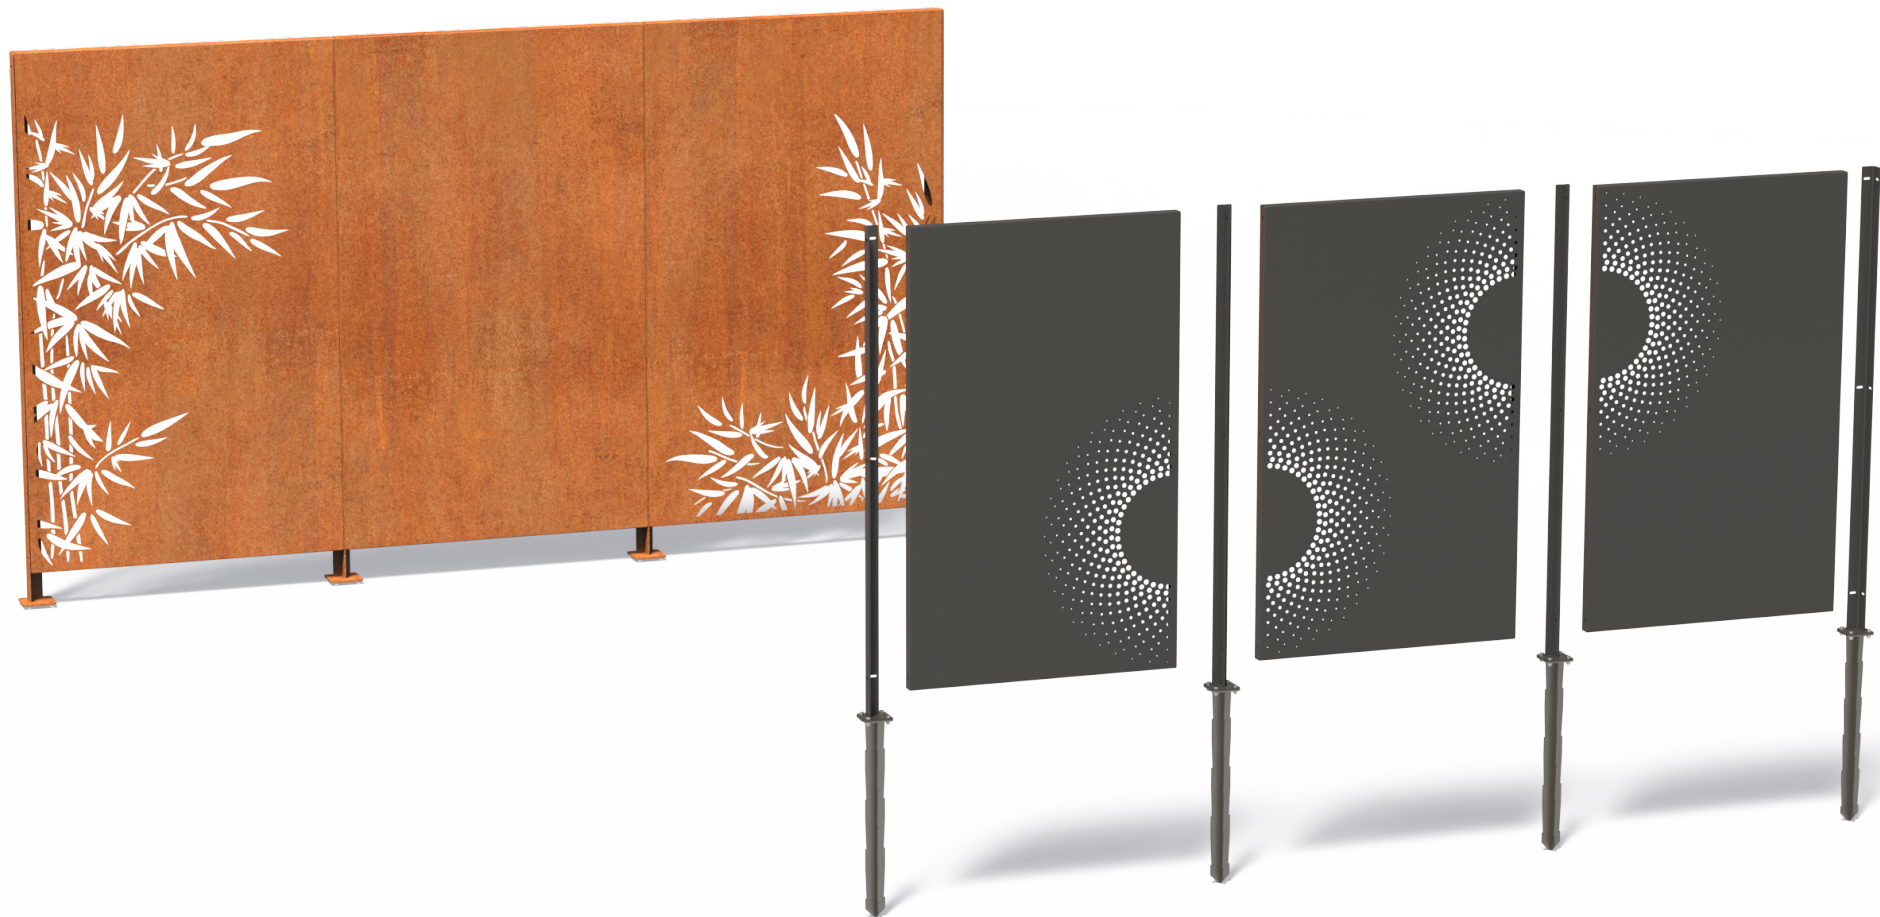

MODEL: Ponds | Walls free-standing | Walls fixed | Water bowls

SHAPE: Rectangle | Round

MATERIAL: Aluminium | Corten steel | Coated steel

BAYOU

Water tables

The LED lighting makes the water table a real attraction. To enhance the atmosphere in the garden even more, fountains have been added.

MODEL: Water table square and round | Water table with bowls | Water block | BAYOU

SHAPE: Square | Rectangle | Round

MATERIAL: Aluminium | Corten steel

Panels

Panels create atmosphere and extra shelter in the garden. Available in various designs and materials for a personal touch.