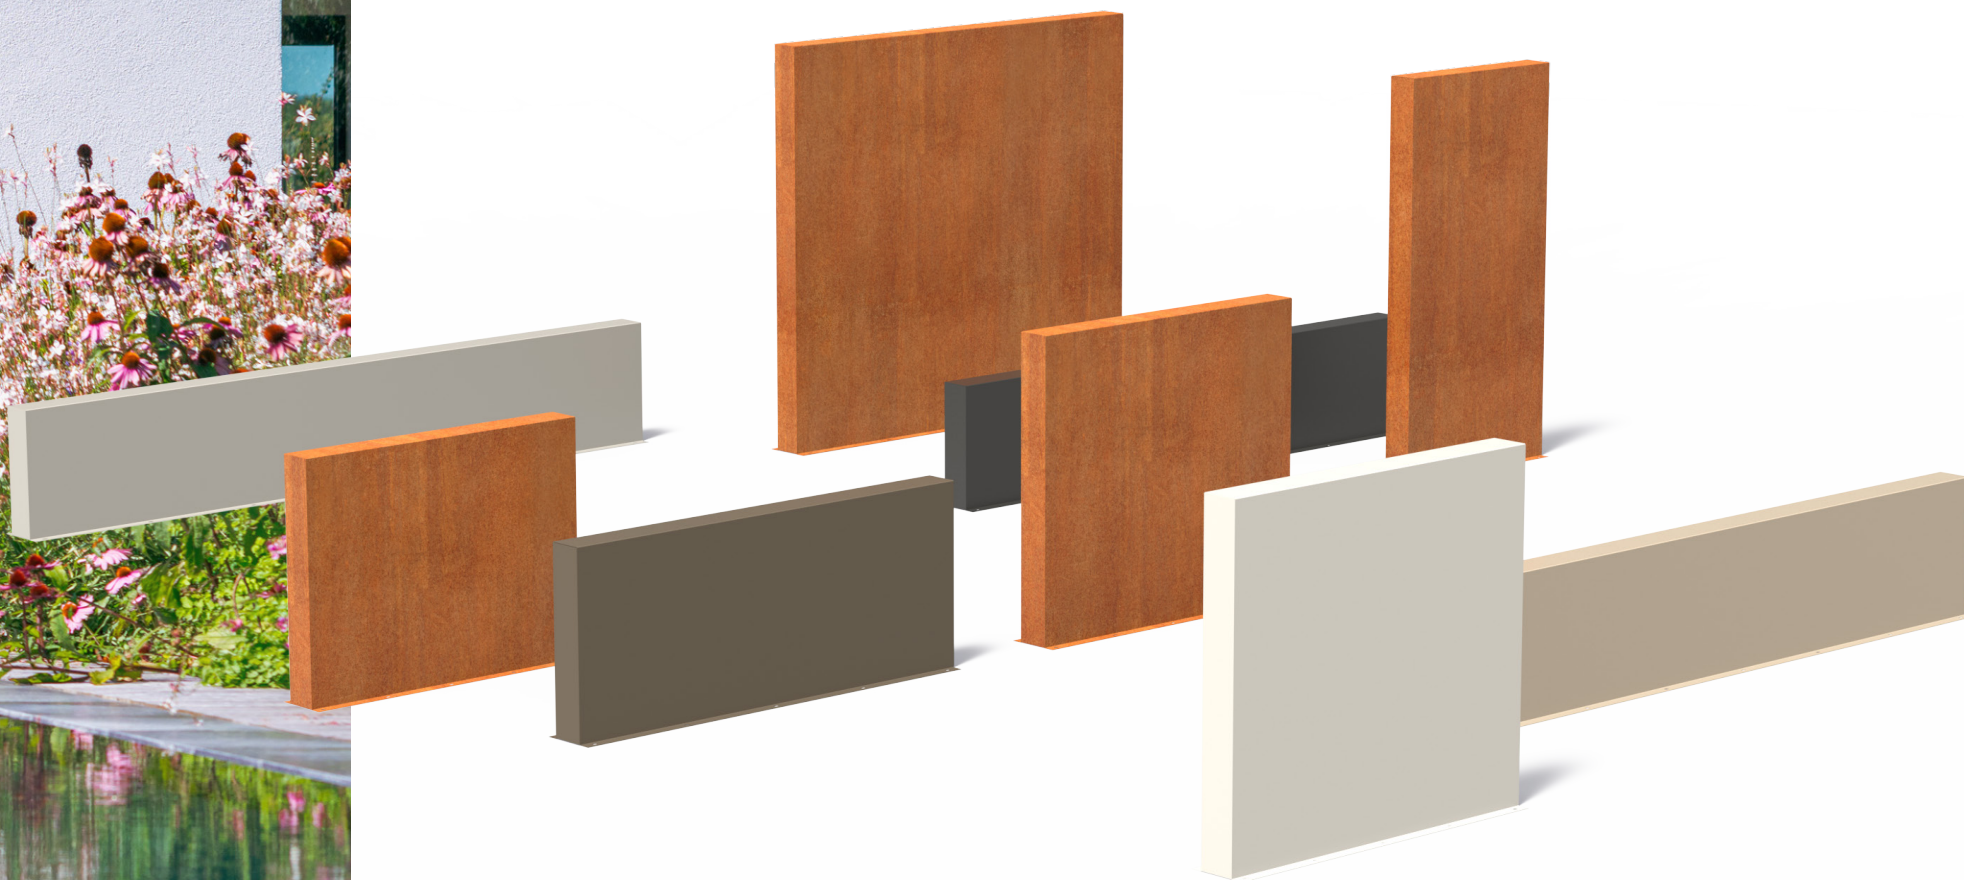

MODEL: Water table square and round | Water table with bowls | Water block | BAYOU

SHAPE: Square | Rectangle | Round

MATERIAL: Aluminium | Corten steel

Panels

Panels create atmosphere and extra shelter in the garden. Available in various designs and materials for a personal touch.

MODEL: Abstract | Nature | Basic

MATERIAL: Corten steel | Coated steel

Walls

Garden walls provide more privacy and structure. A strong and low-maintenance solution with a modern look.

MATERIAL: Aluminium | Corten steel | Fibreglass

Letterboxes

Want your deliveries to arrive safely and hassle-free? Our letterbox is the perfect solution! Durable, weatherproof and with a sleek design, ADEZZ letterboxes suit any home. Easy to use and offering enough space for your post or parcel without it lying around. Choose a reliable letterbox that is both functional and an eye-catcher.