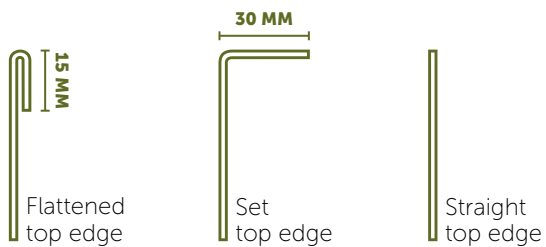

MODEL: With seat | Standard | U-Shape

MATERIAL: Aluminium | Corten steel

Stairs

Our staircase combines beautifully with other corten steel or aluminium elements in the garden. This stylish staircase, which easily bridges differences in height in the garden, gives every green outdoor space a very attractive look.

MATERIAL: Aluminium | Corten steel

Edging & U-profile

With our edging and U-profiles, you can easily create borders, gravel paths and lawn edges in any garden. The edging and U-profiles can be used for many purposes. They combine beautifully with other elements made of the same material, allowing you to create unity in the garden.

- FAMILY:** U-profiles | Edging
- MODEL:** Flattened top edge | Set top edge | Straight top edge | U-profile
- MATERIAL:** Corten steel | Galvanised steel
- EDGING PEGS:** Corten steel | Wood | Corten steel roof terrace