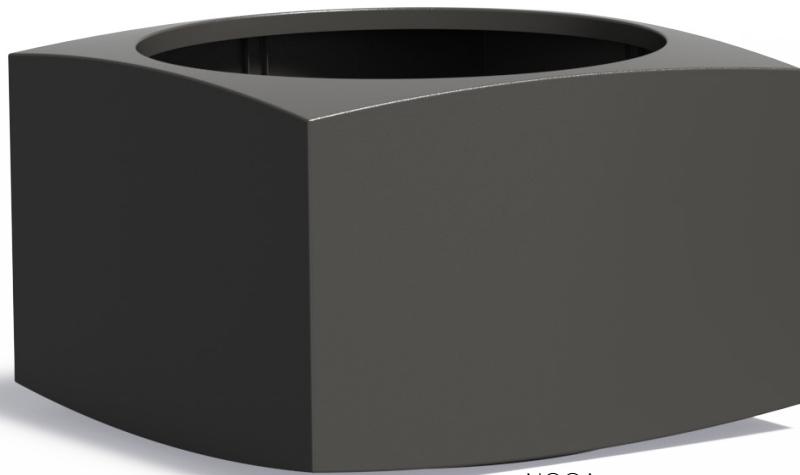

New arrivals: products and colours inspired by the latest trends

Add tranquillity, style and simplicity to your garden or patio with these Scandinavian-inspired planters, characterised by clean lines, minimalist forms and a timeless appearance.

NEW COATING, ENDLESS POSSIBILITIES

Our new trend selection is here to bring your garden to life. From soft, natural shades to bold colours.

Each shade is designed to enhance your unique style. Be inspired by our contemporary palettes and give your surroundings a personal touch.

FAMILY: NOOA | ROHIN | VELIS

MATERIAL: Aluminium | Corten steel

NOOA