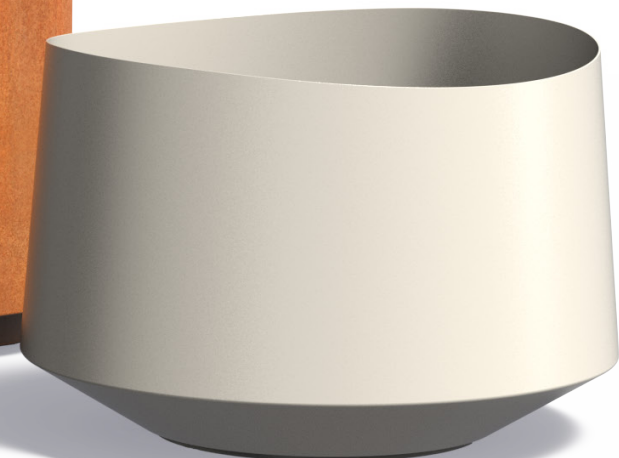

FAMILY: NOOA | ROHIN | VELIS

MATERIAL: Aluminium | Corten steel

NOOA

ROHIN

VELIS

Note! The colours shown may differ from the actual colours. Use a colour fan to determine the correct RAL shades.

Metallic colours

These warm metallic colors add an extra dimension to the green outdoors, but also look great indoors. Each light incidence gives a unique reflection on this special powder coating, which uses metallic flakes. These metallic flakes provide a glossy, luxurious finish to products and create a warm, modern look. The metallic coating is available in gold, copper, and bronze.

For an extra unique effect, the vintage finish is an excellent choice. This vintage coating consists of a two-tone metallic, where a flamed pattern is applied by hand in the powder coat studio. The special finish gives a distinctive look with deep effects and warm colors. By manually applying the flakes, each item is unique. The vintage metallic coating is also available in gold, copper, and bronze.

The CIRCUM planter is characterised by its round shape. This cylindrical planter brings even more life to gardens!

MODEL: With bottom | Without bottom | With wheels | With feet | in-lite ready

MATERIAL: Aluminium | Corten steel | Fibreglass