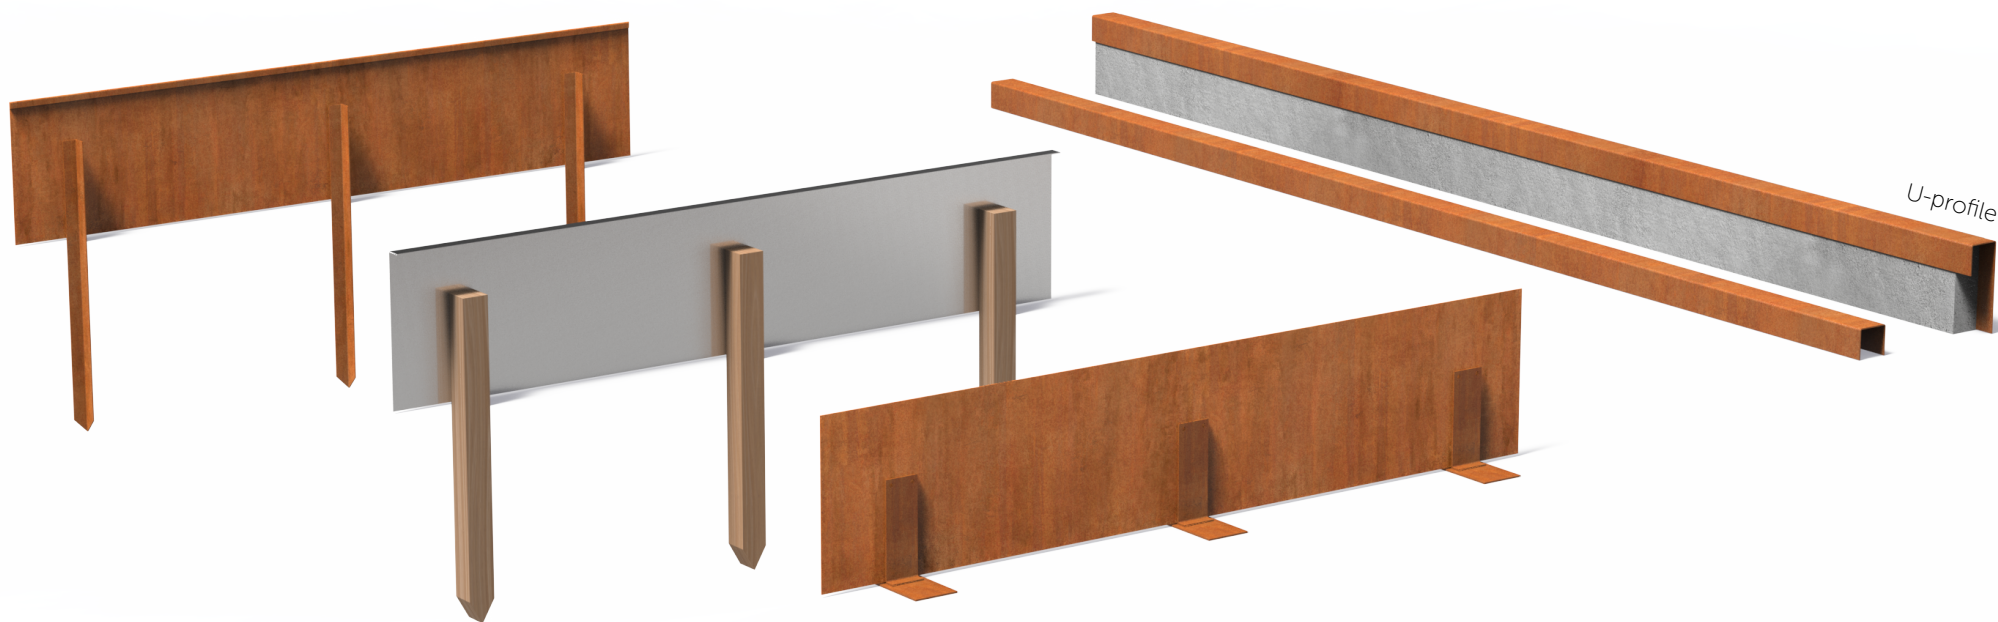

MODEL: With seat | Standard | U-Shape

MATERIAL: Aluminium | Corten steel

Stairs

Our staircase combines beautifully with other corten steel or aluminium elements in the garden. This stylish staircase, which easily bridges differences in height in the garden, gives every green outdoor space a very attractive look.

MATERIAL: Aluminium | Corten steel

Edging & U-profile

With our edging and U-profiles, you can easily create borders, gravel paths and lawn edges in any garden. The edging and U-profiles can be used for many purposes. They combine beautifully with other elements made of the same material, allowing you to create unity in the garden.

- FAMILY:** U-profiles | Edging
- MODEL:** Flattened top edge | Set top edge | Straight top edge | U-profile
- MATERIAL:** Corten steel | Galvanised steel
- EDGING PEGS:** Corten steel | Wood | Corten steel roof terrace